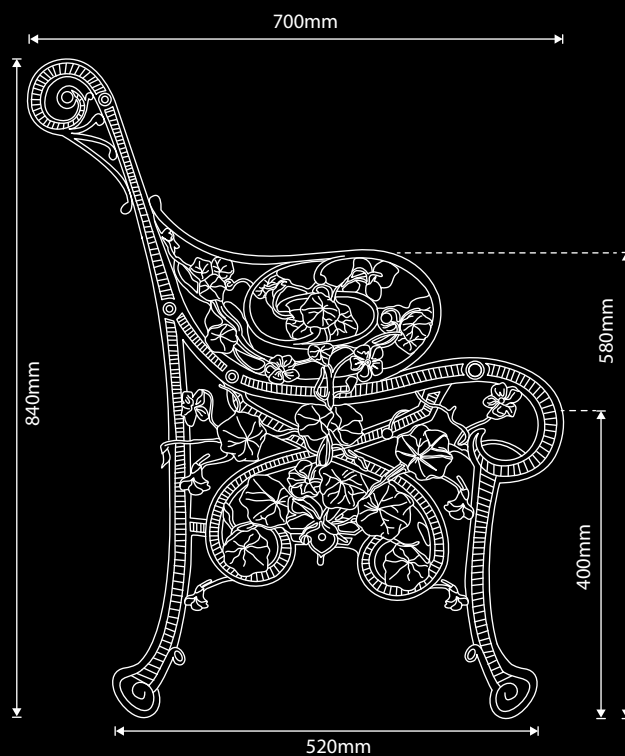

Bench - Coalbrookdale Nasturtium

Originally one of the most popular designs from the catalogue of the famous Coalbrookdale Foundry. The design was first registered in 1875 and features attractive, detailed leaf patterned cast iron ends.

This version of the bench is produced with timber slats to both the seat and the back.

The bench can be produced as a single, two or three-seat version.

Dimensions

Height: 840mm Floor to Armrest: 580mm
Width: 700mm Floor to Seating: 400mm
Base: 520mm